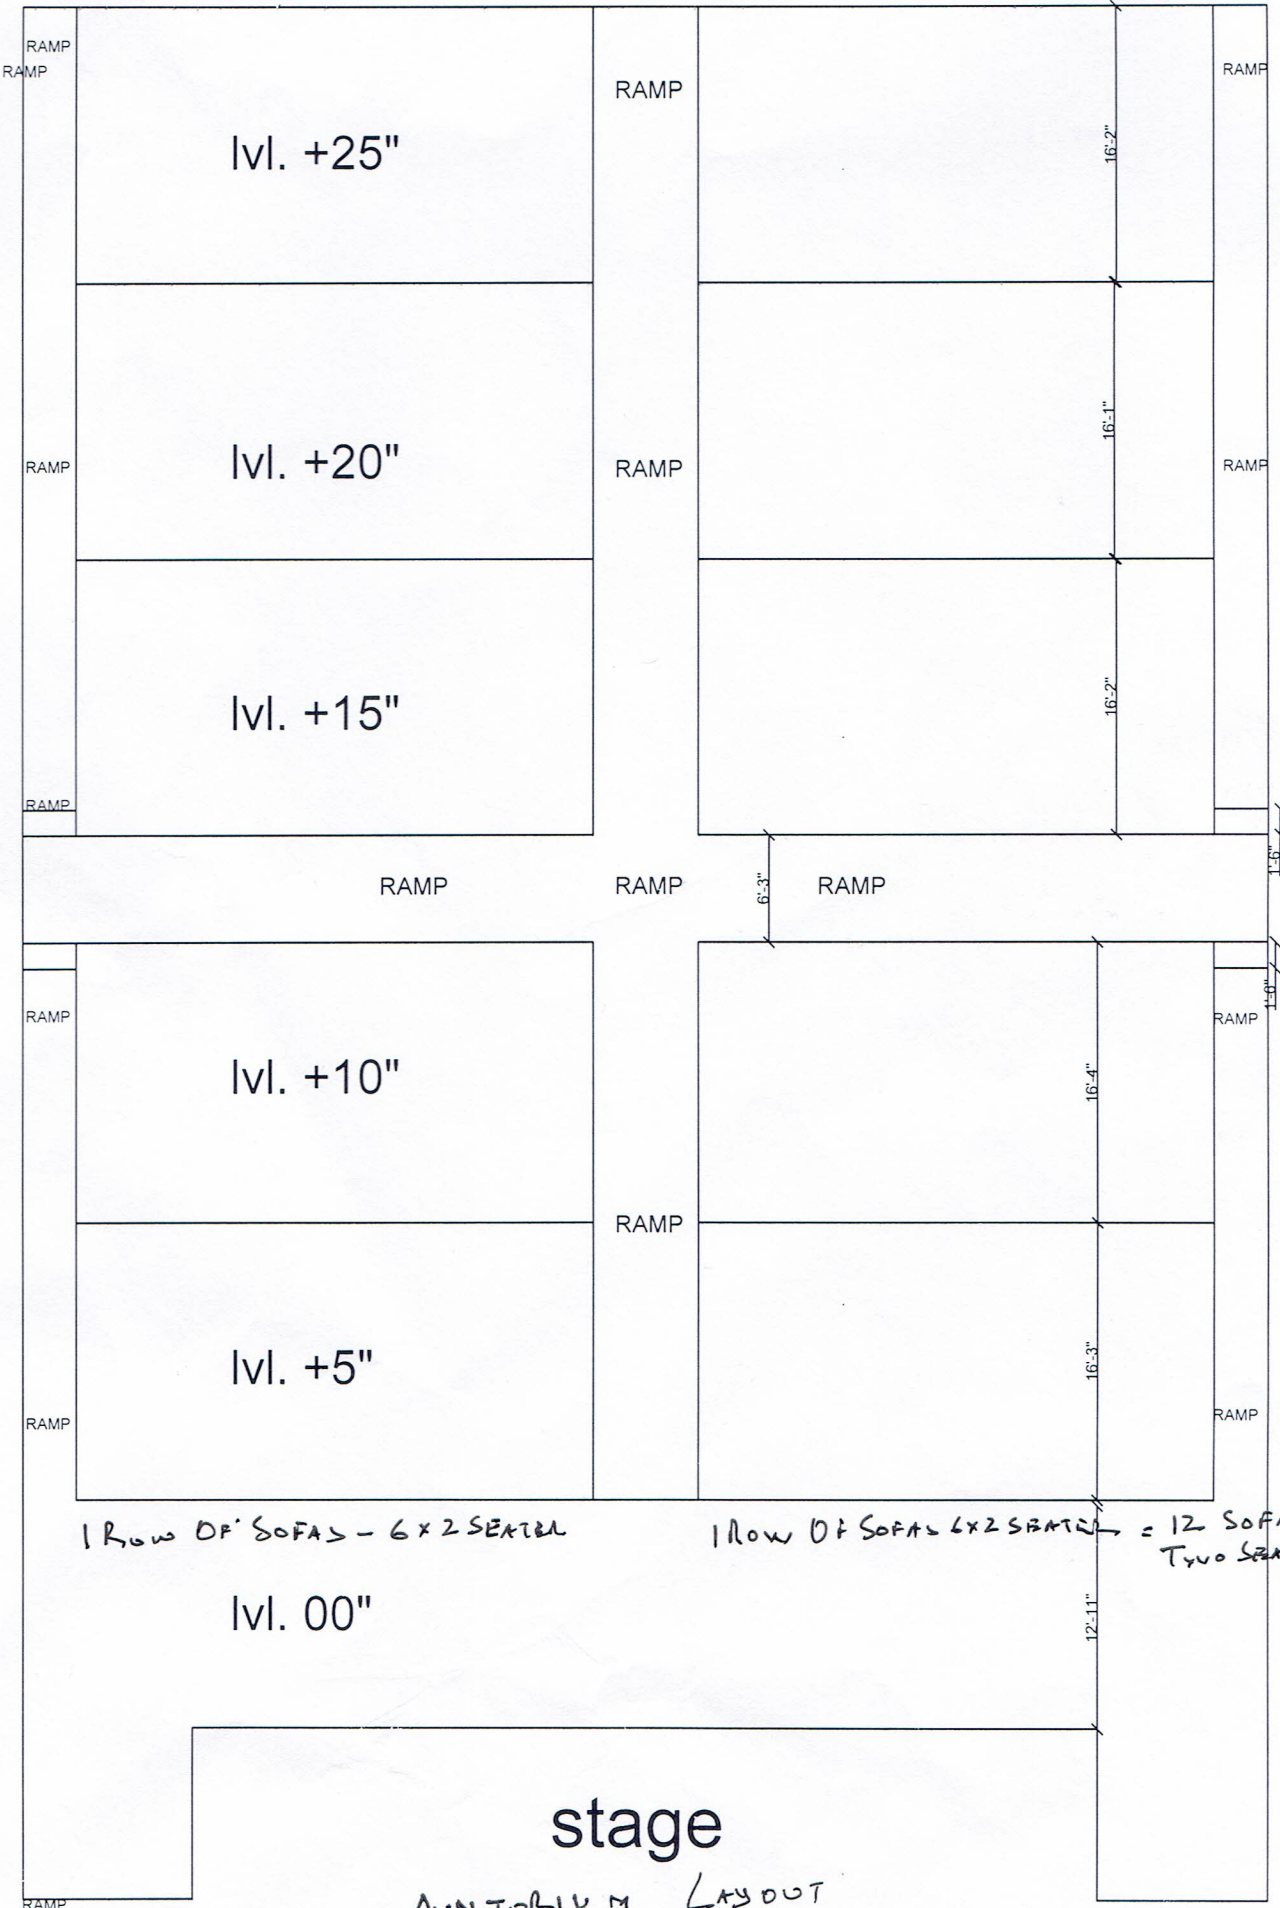

3'-2" 30'-2" 6'-2" 30'-1" 3'-2"

1 Row Of Sofas - 6 x 2 SEATER

1 Row Of Sofas 6 x 2 SEATER = 12 Sofas Two SEATER

stage

AUDITORIUM LAYOUT